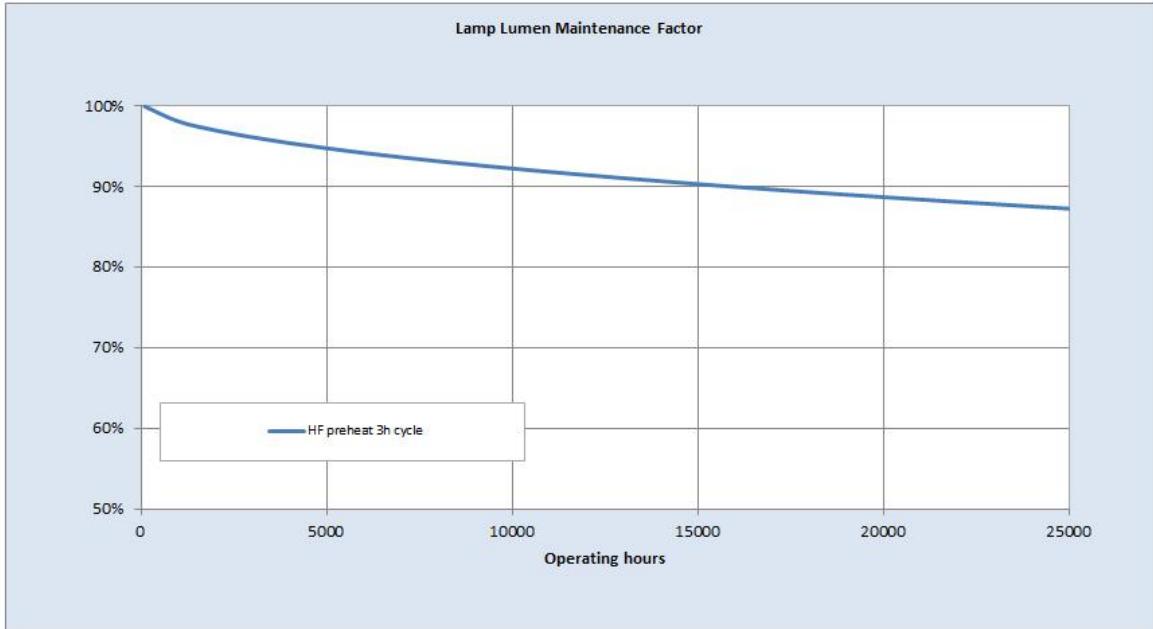

Lumen maintenance data