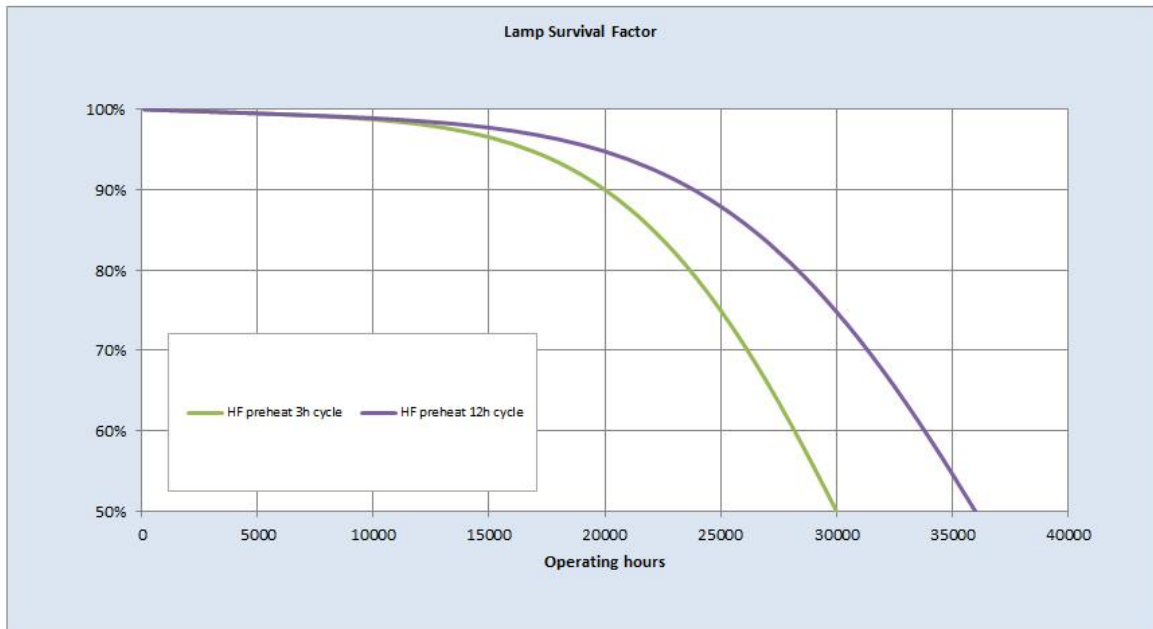

Survival data