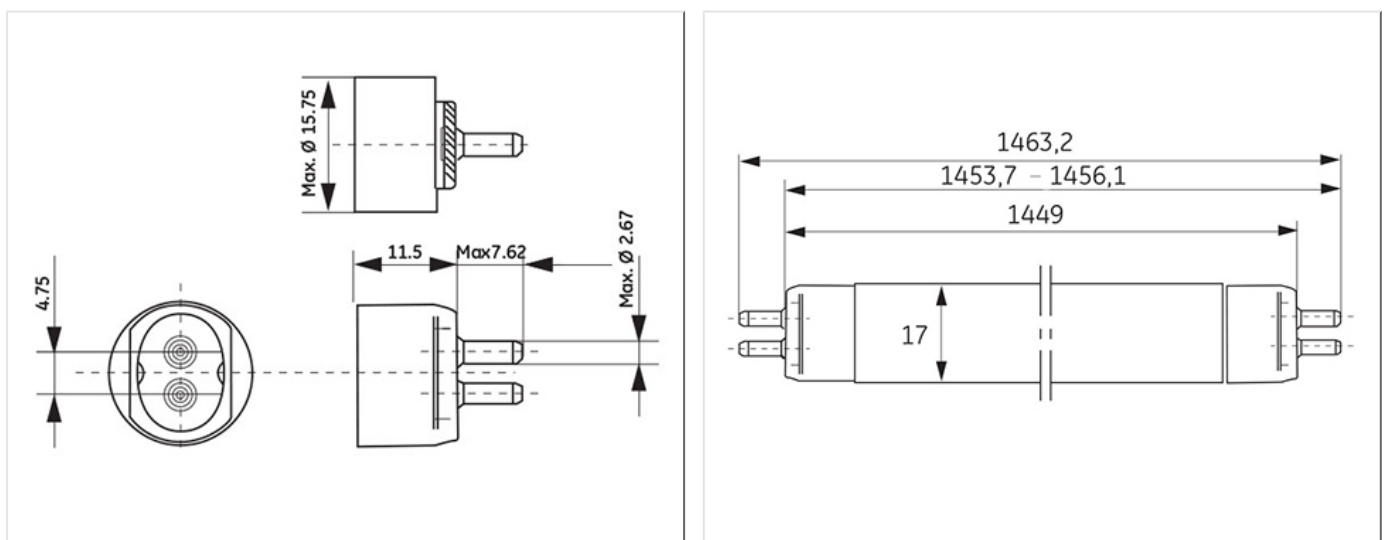

Electrical data

Nominal power [W]	80
Design Ambient Temperature [°C]	35
Design Lamp ambient temperature [°C]	35
Starting ambient temperature range	-15
Dimming Capability	Yes

Logistic data

DUN Code	10043168787090
EAN Code	43168902854
Pack Quantity	30
Inner pack type	SLEEVE
Outer pack type	OUTER BOX
Layer quantity	210 Special
Pallet quantity EUR (PC)	1520
Pallet quantity UK (PC)	2000
Outer case size	1490 x 120 x 102 (mm)

Technical drawing