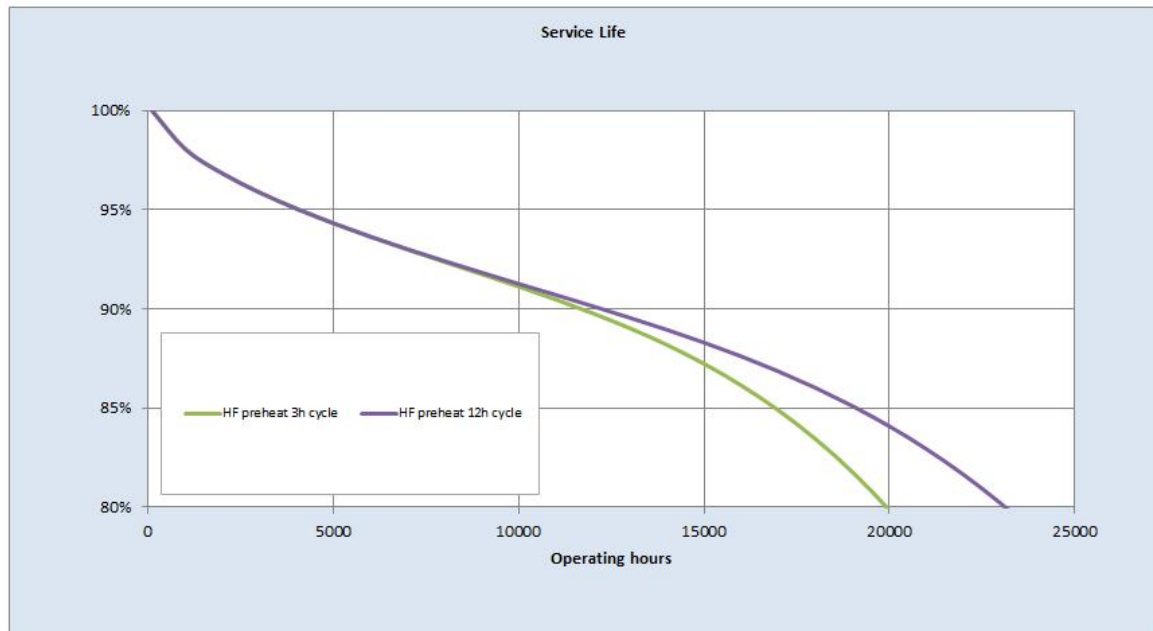

Technical drawing

Lumen maintenance data

Survival data

Service life data

Downloads & Links

[Go to the catalog site \(HTTP\)](#)

[Linear Fluorescent Lamps Catalogue \(PDF\)](#)

[LFL T5 LongLast™ Lamps - Data sheet \(EN\) \(PDF\)](#)